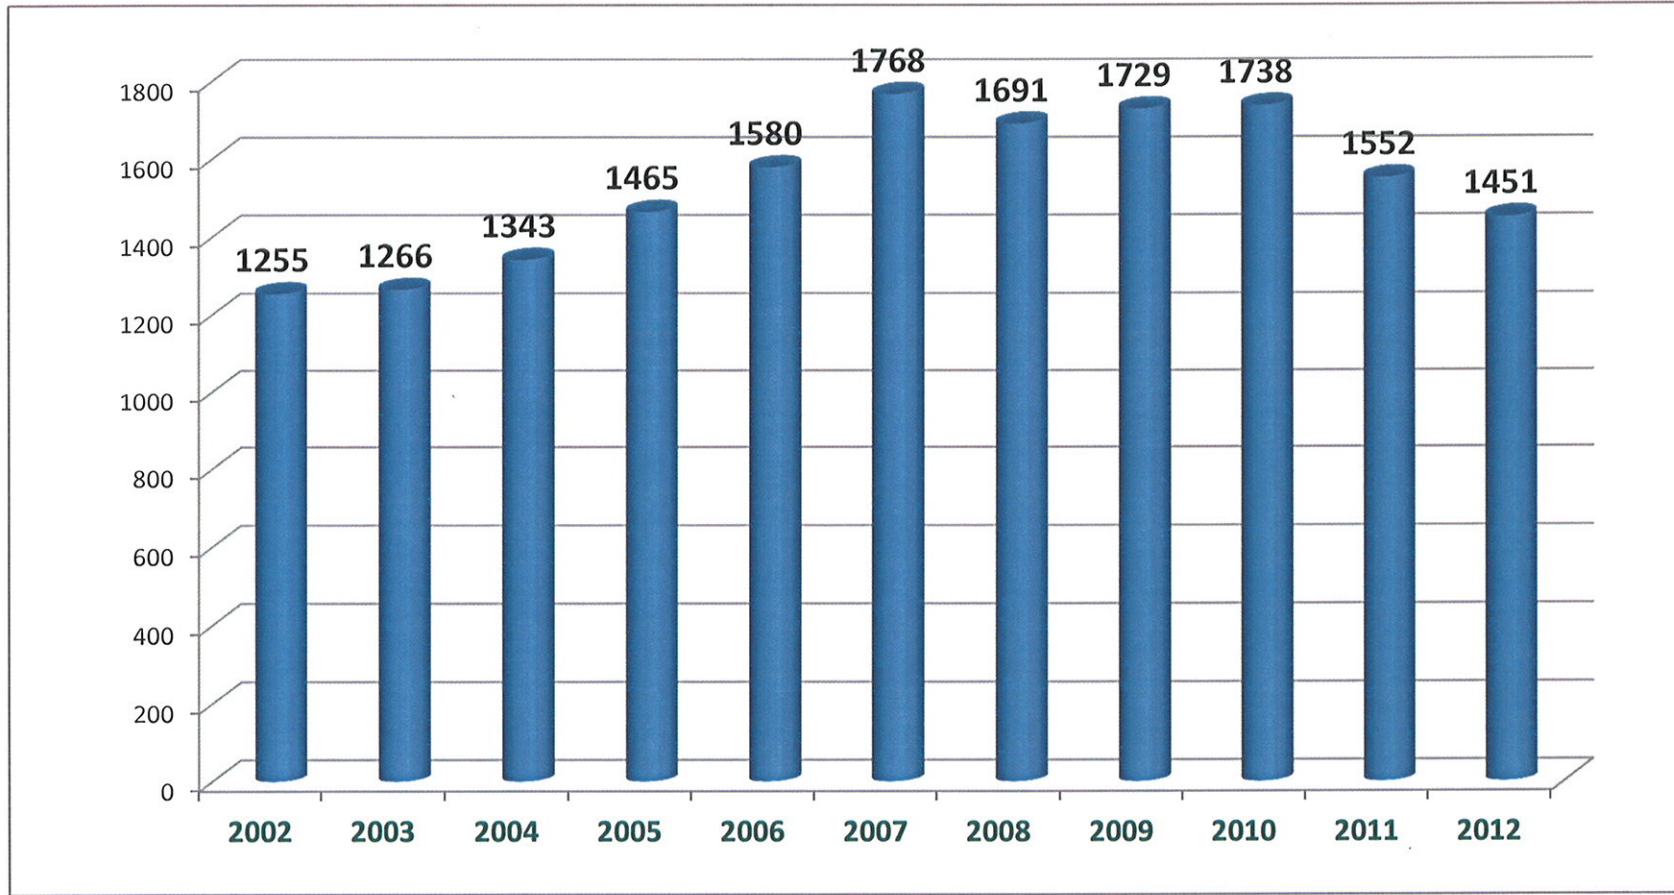

## Sheriff Al Cannon Detention Center Average Daily Population